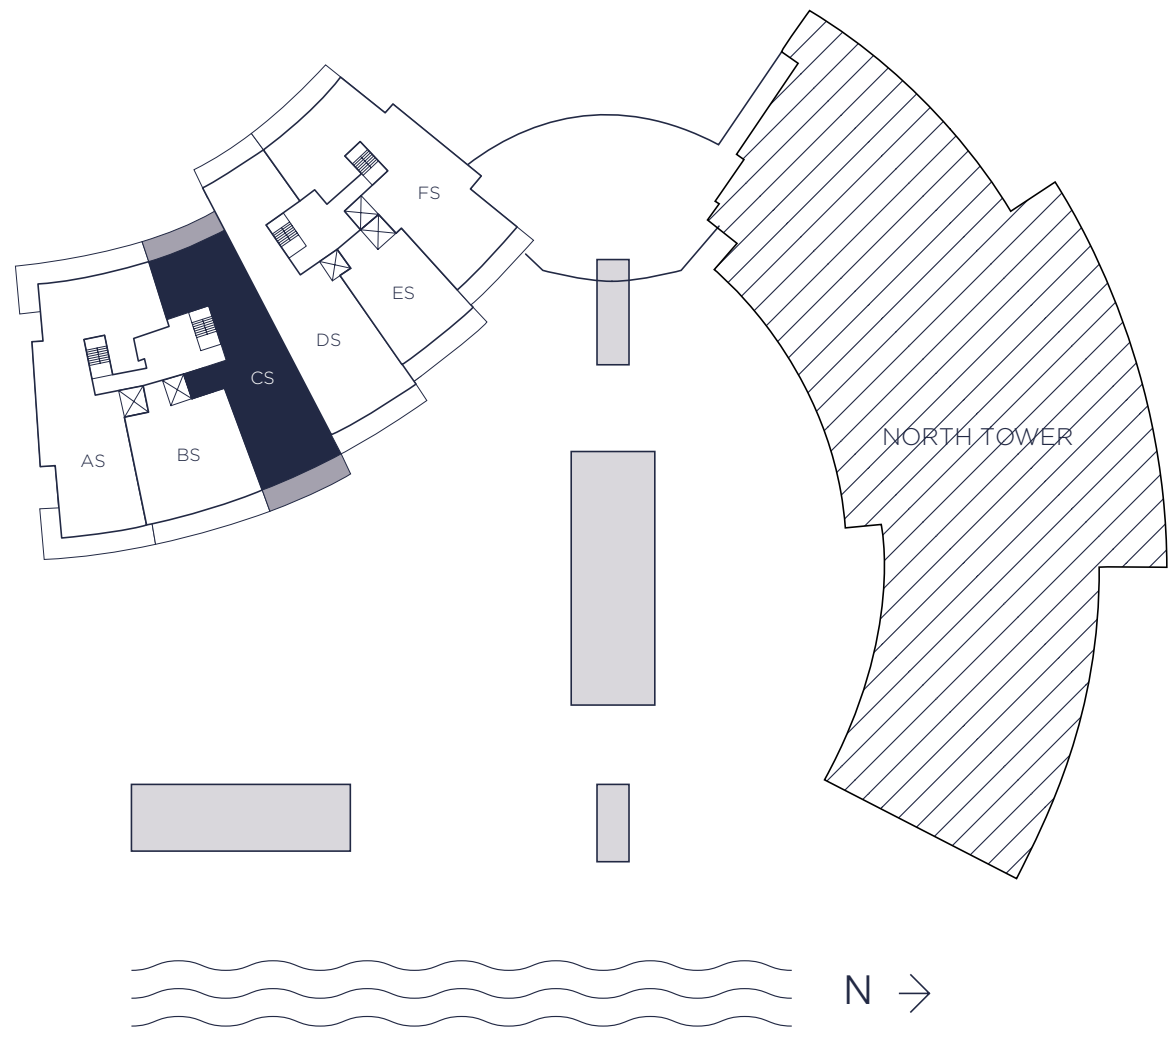

ENDLESS SUMMER

MODEL CS / 3 BEDROOMS 3.5 BATHS + FAMILY ROOM

INTERIOR LIVING AREA	EXTERIOR LIVING AREA	TOTAL LIVING AREA
2,787 SQ. FT.	508 SQ. FT.	3,295 SQ. FT.
258.92 SQ. M.	47.19 SQ. M.	306.11 SQ. M.