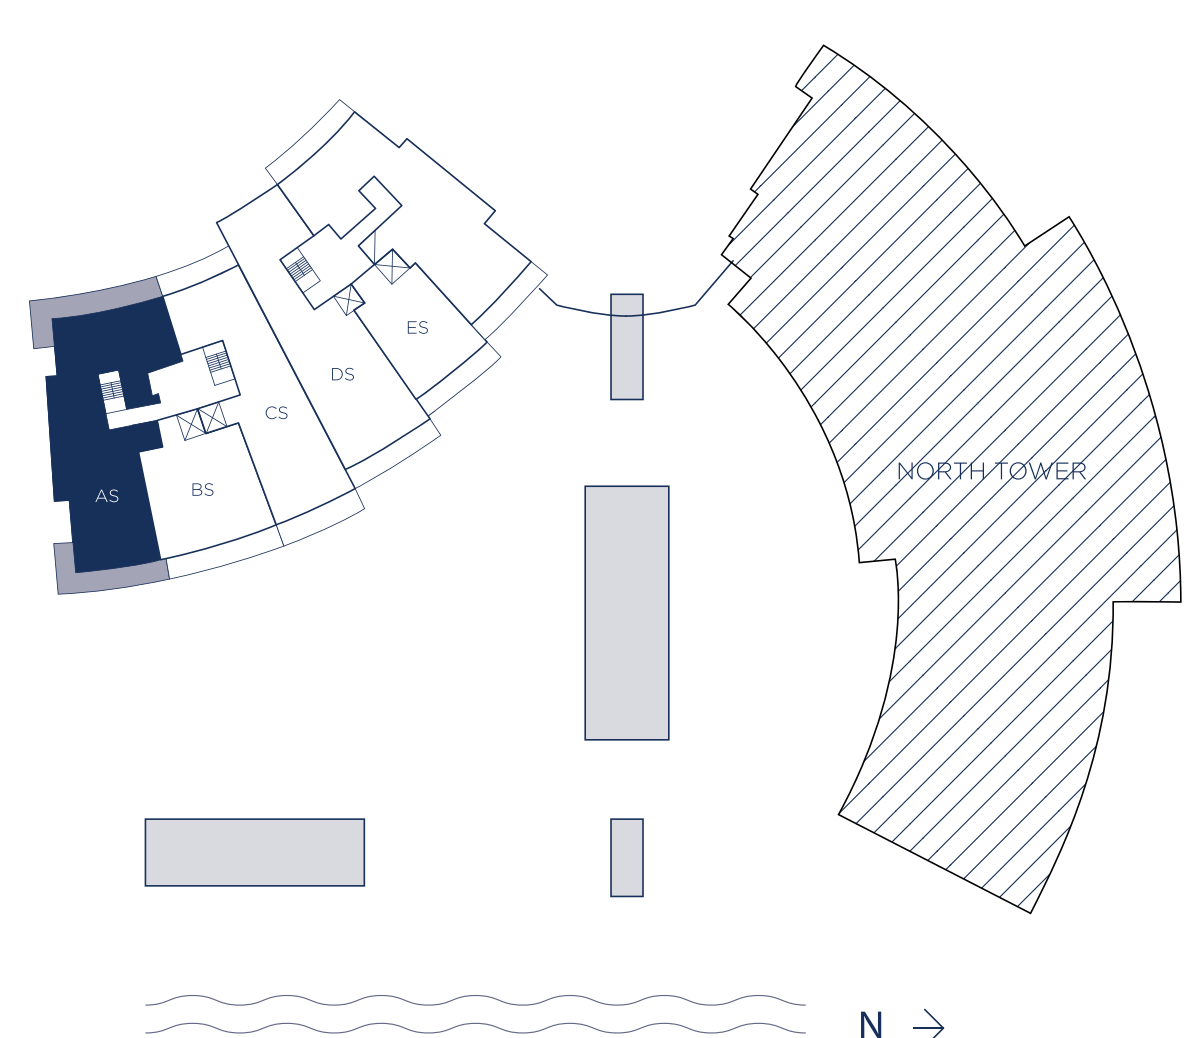

ENDLESS SUMMER

MODEL AS-2 / 4 BEDROOM 5 BATHS + FAMILY ROOM + HOME OFFICE

INTERIOR LIVING AREA	EXTERIOR LIVING AREA	TOTAL LIVING AREA
3,500 SQ.FT.	1,659 SQ.FT.	5,159 SQ.FT.
325.16 SQ.M.	154.12 SQ.M.	479.28 SQ.M.