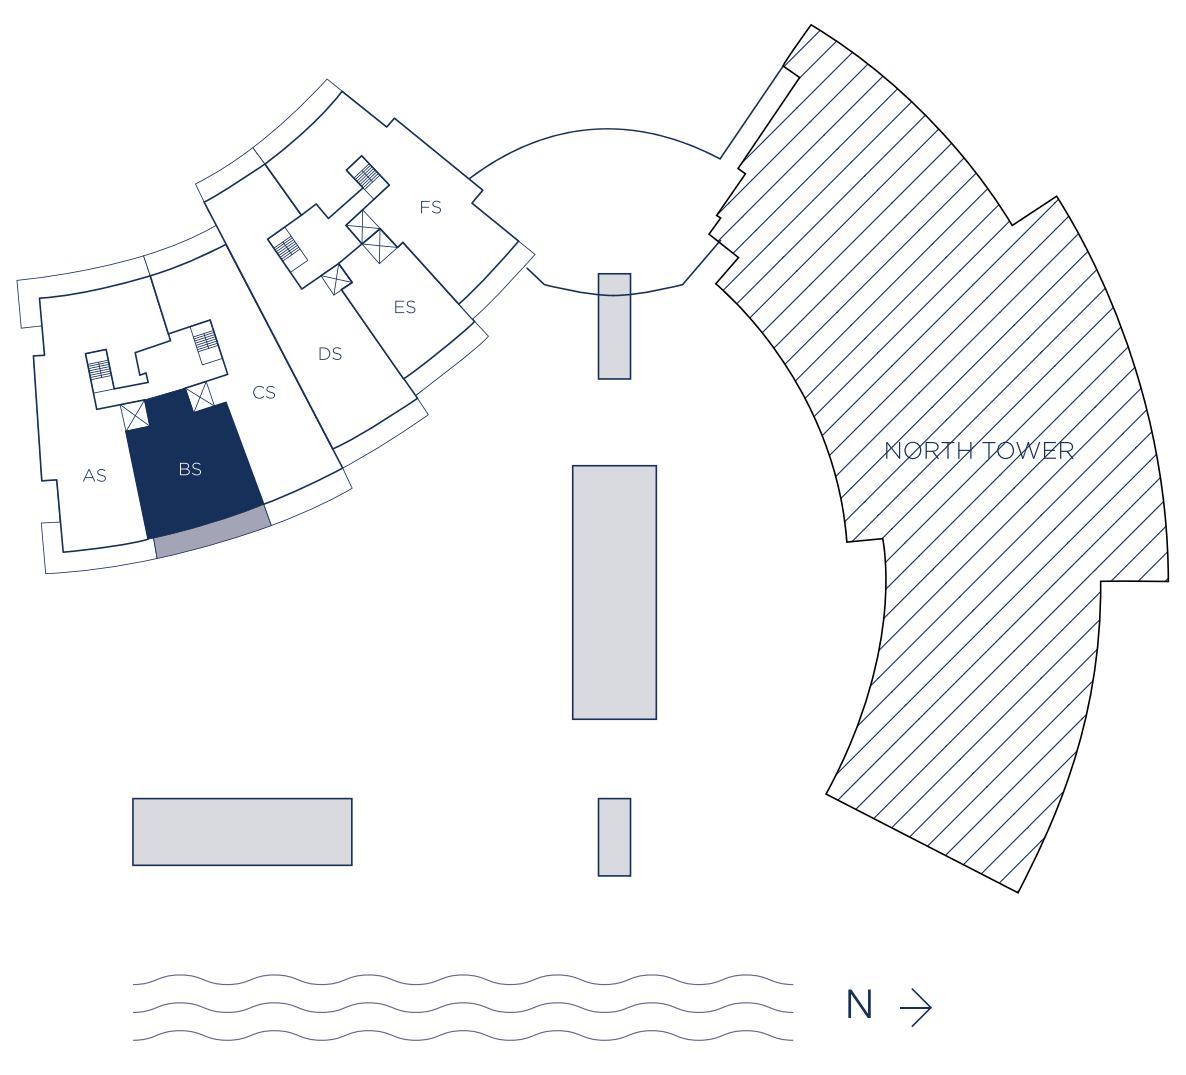

# ENDLESS SUMMER

MODEL BS / 2 BEDROOMS 3 BATHS + DEN

INTERIOR LIVING AREA	EXTERIOR LIVING AREA	TOTAL LIVING AREA
1,816 SQ. FT.	360 SQ. FT.	2,176 SQ. FT.
168.71 SQ. M.	33.44 SQ. M.	202.15 SQ. M.