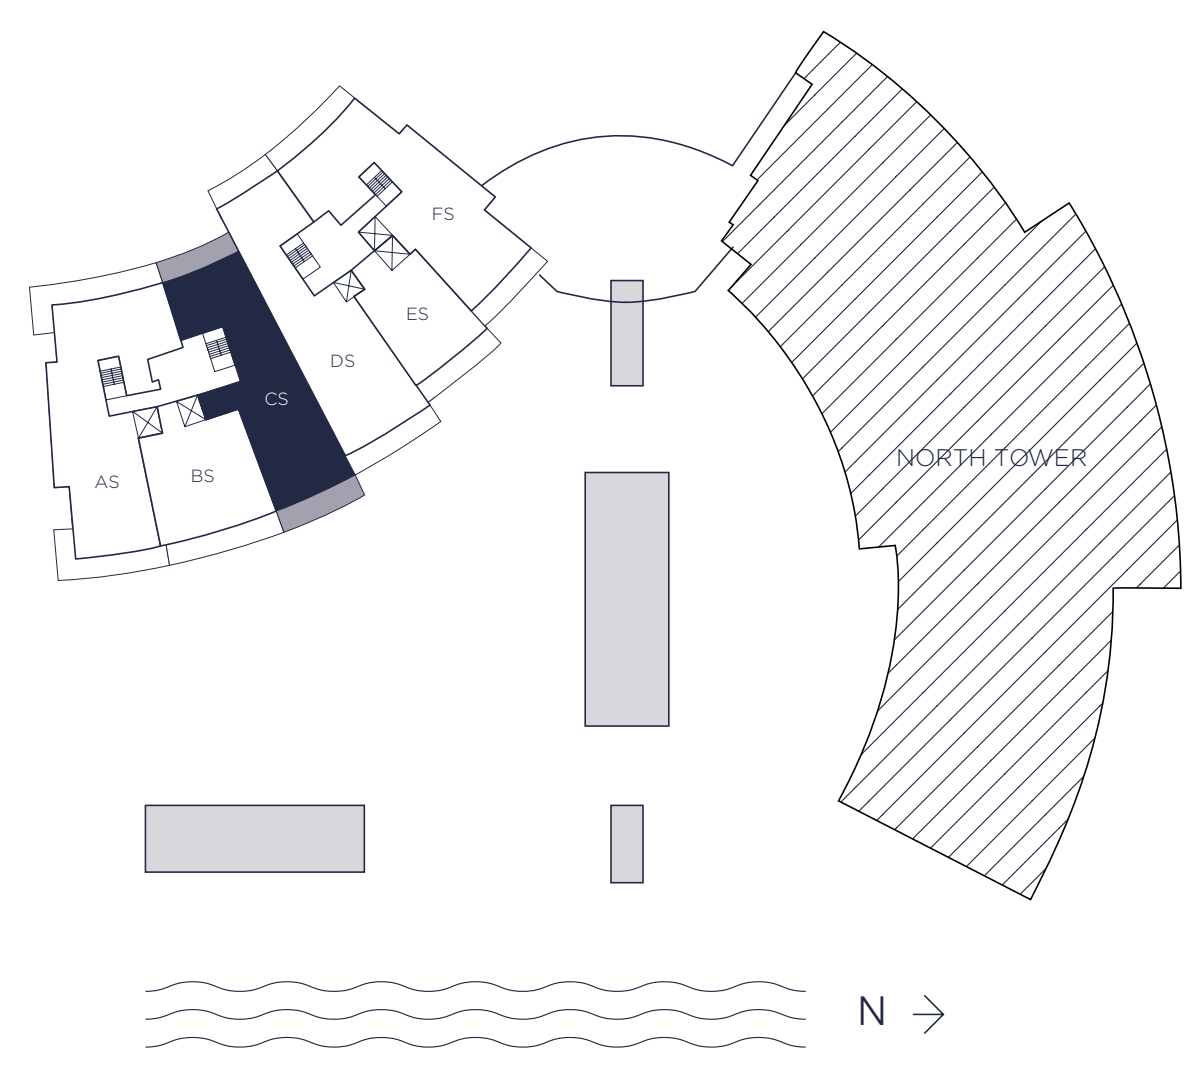

ENDLESS SUMMER

MODEL CS / 3 BEDROOMS 3.5 BATHS + FAMILY ROOM

| INTERIOR LIVING AREA | EXTERIOR LIVING AREA | TOTAL LIVING AREA |
|----------------------|----------------------|-------------------|
| 2,787 SQ.FT. | 508 SQ.FT. | 3,295 SQ.FT. |
| 258.92 SQ.M. | 47.19 SQ.M. | 306.11 SQ.M. |