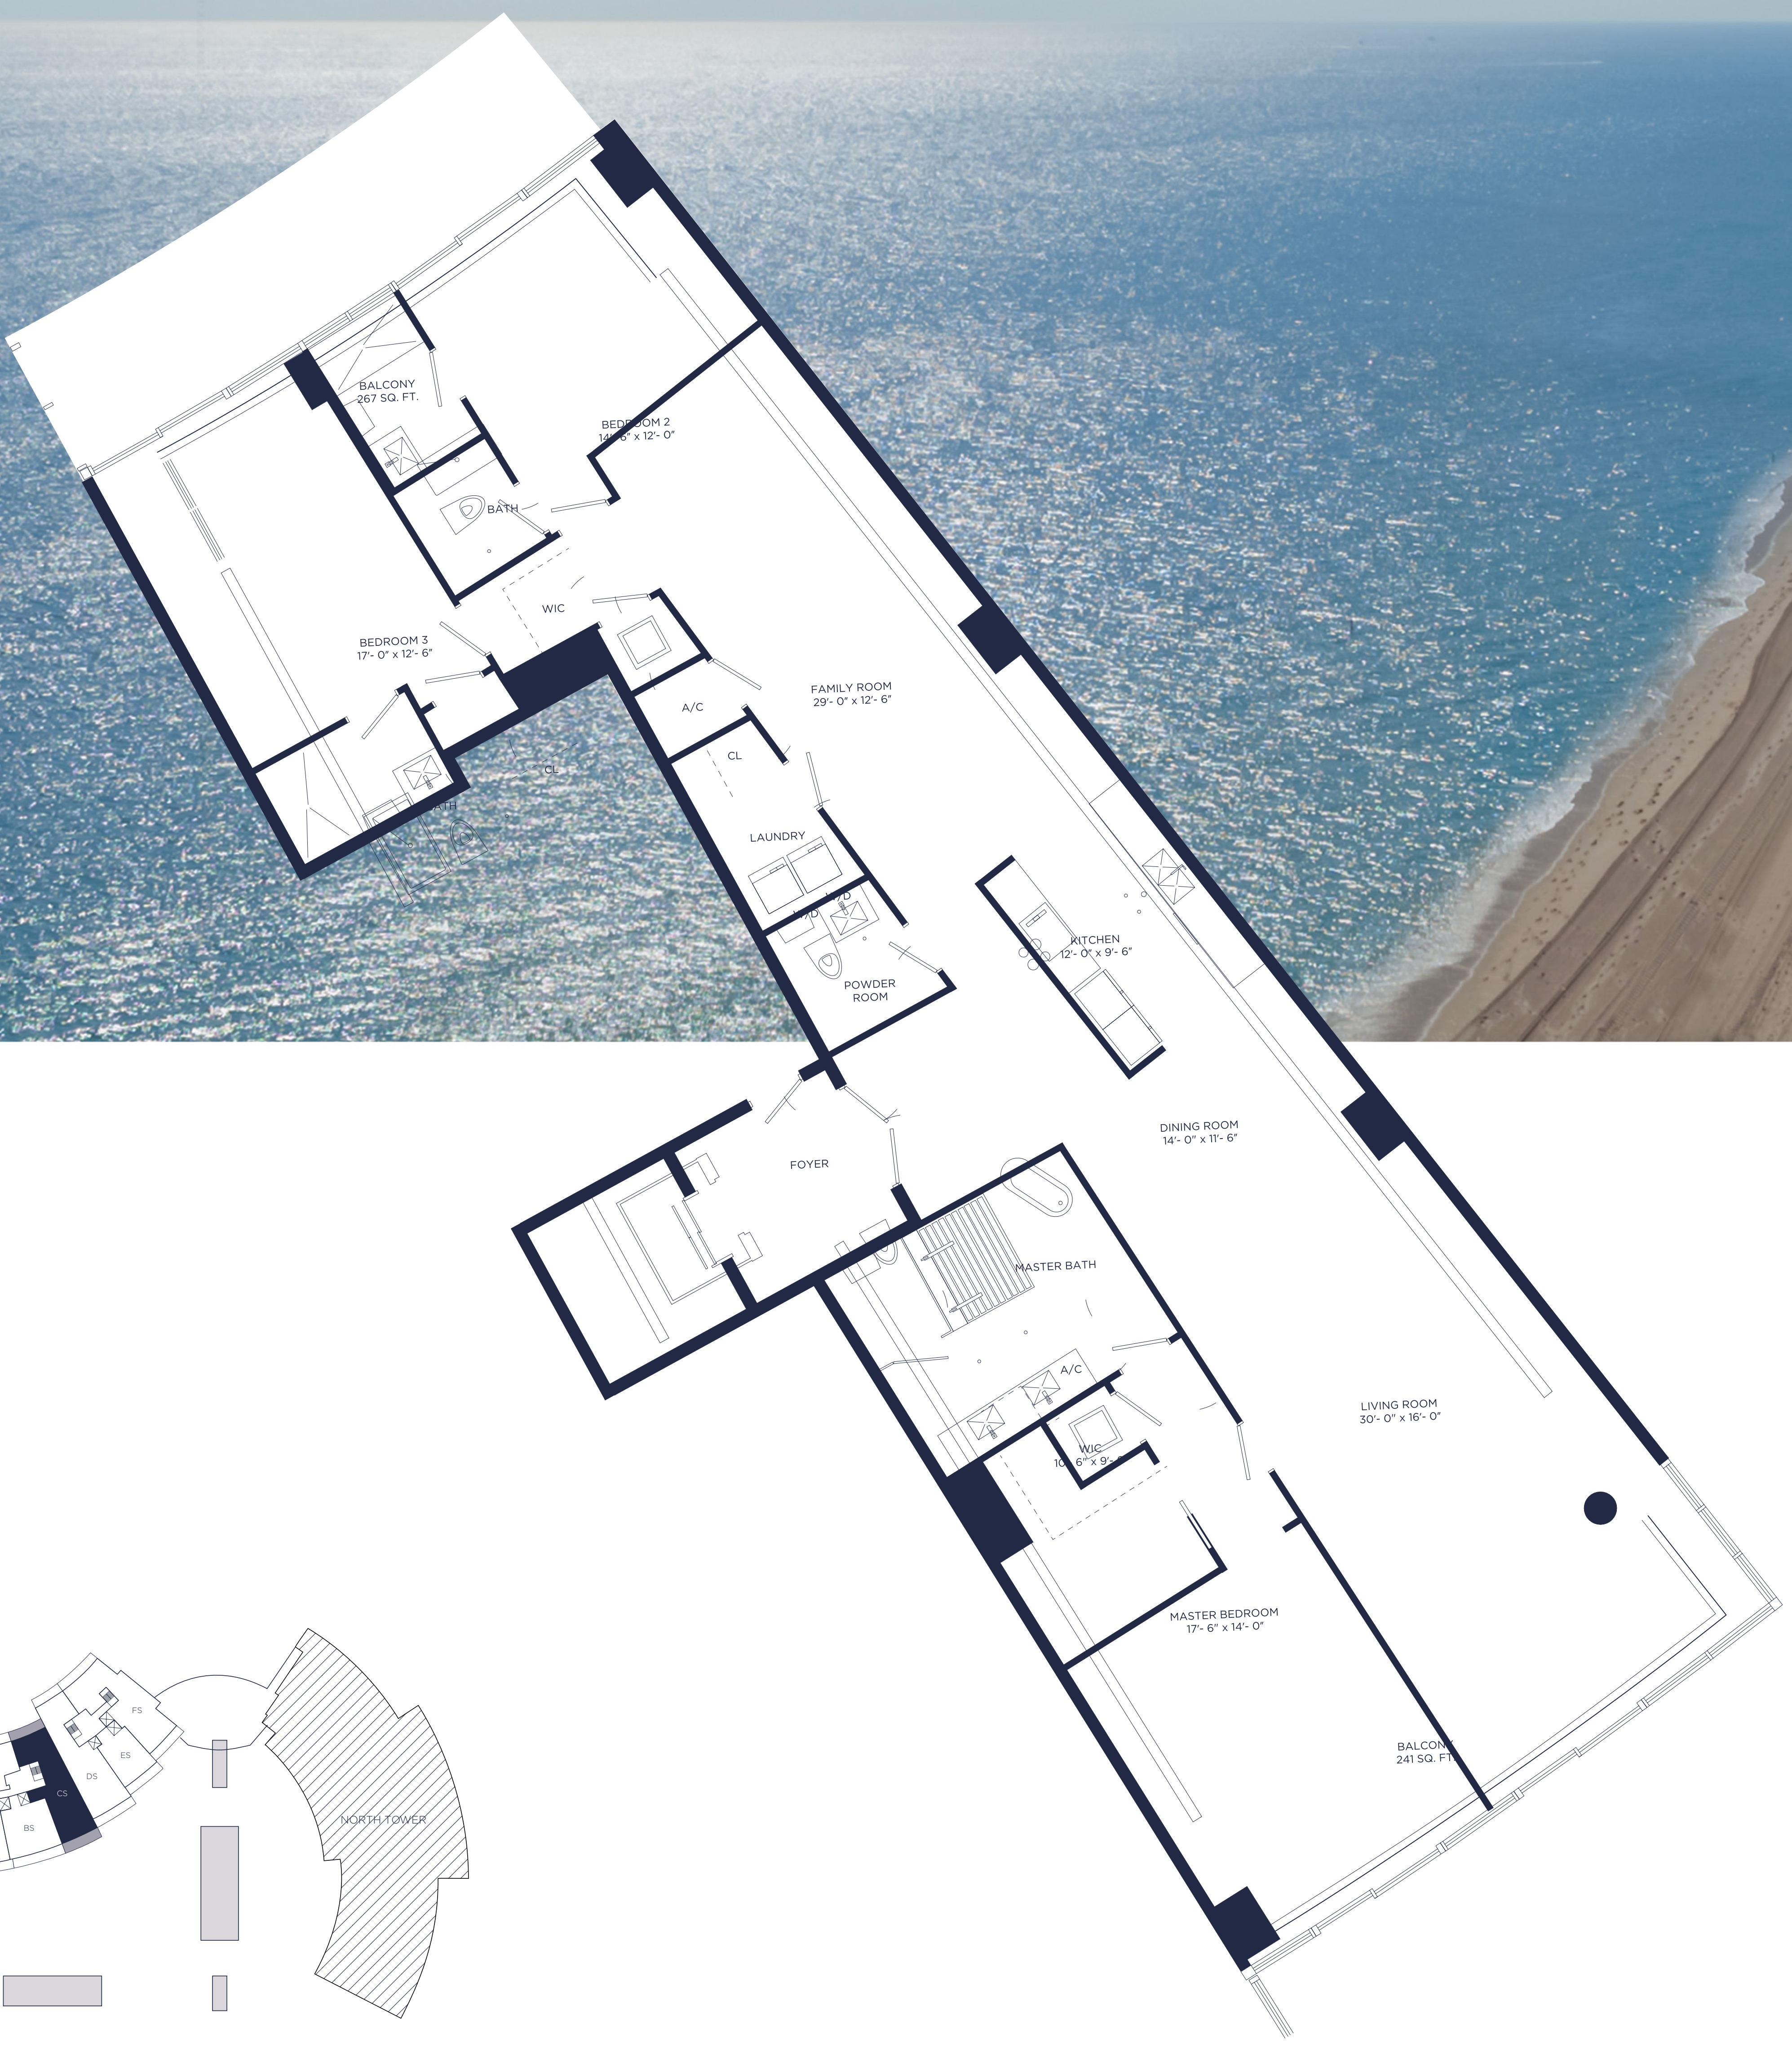

ENDLESS SUMMER

MODEL CS / 3 BEDROOMS 3.5 BATHS + FAMILY ROOM

| INTERIOR LIVING AREA | EXTERIOR LIVING AREA | TOTAL LIVING AREA |
|----------------------|----------------------|-------------------|
| 2,787 SQ.FT. | 508 SQ.FT. | 3,295 SQ.FT. |
| 258.92 SQ.M. | 47.19 SQ.M. | 306.11 SQ.M. |