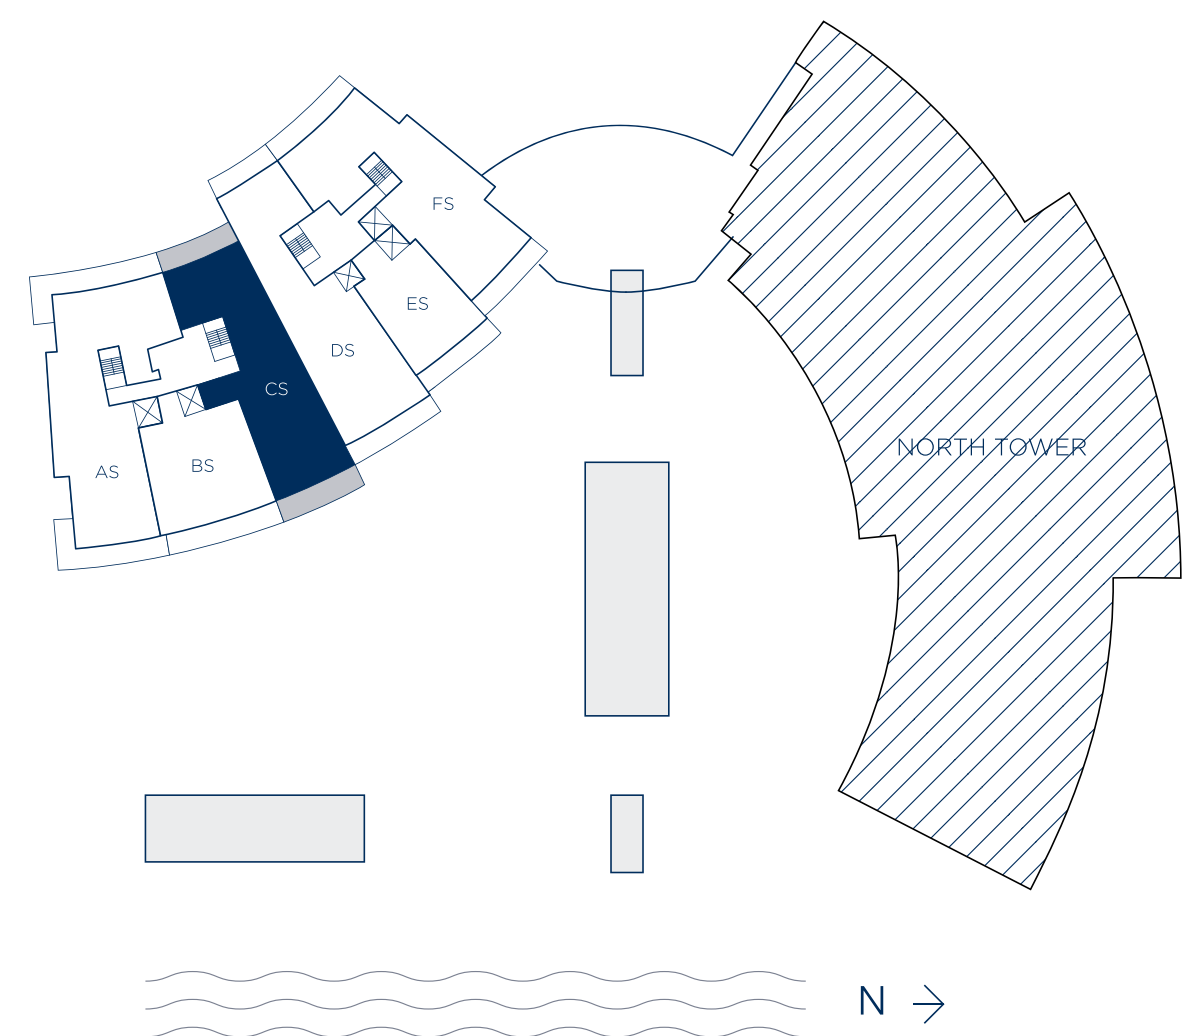

ENDLESS SUMMER

MODEL CS-2 / 3 BEDROOMS 3.5 BATHS + FAMILY ROOM

INTERIOR LIVING AREA	EXTERIOR LIVING AREA	TOTAL LIVING AREA
2,787 SQ. FT.	1,377 SQ. FT.	4,164 SQ. FT.
258.92 SQ.M.	127.92 SQ.M.	386.84 SQ.M.