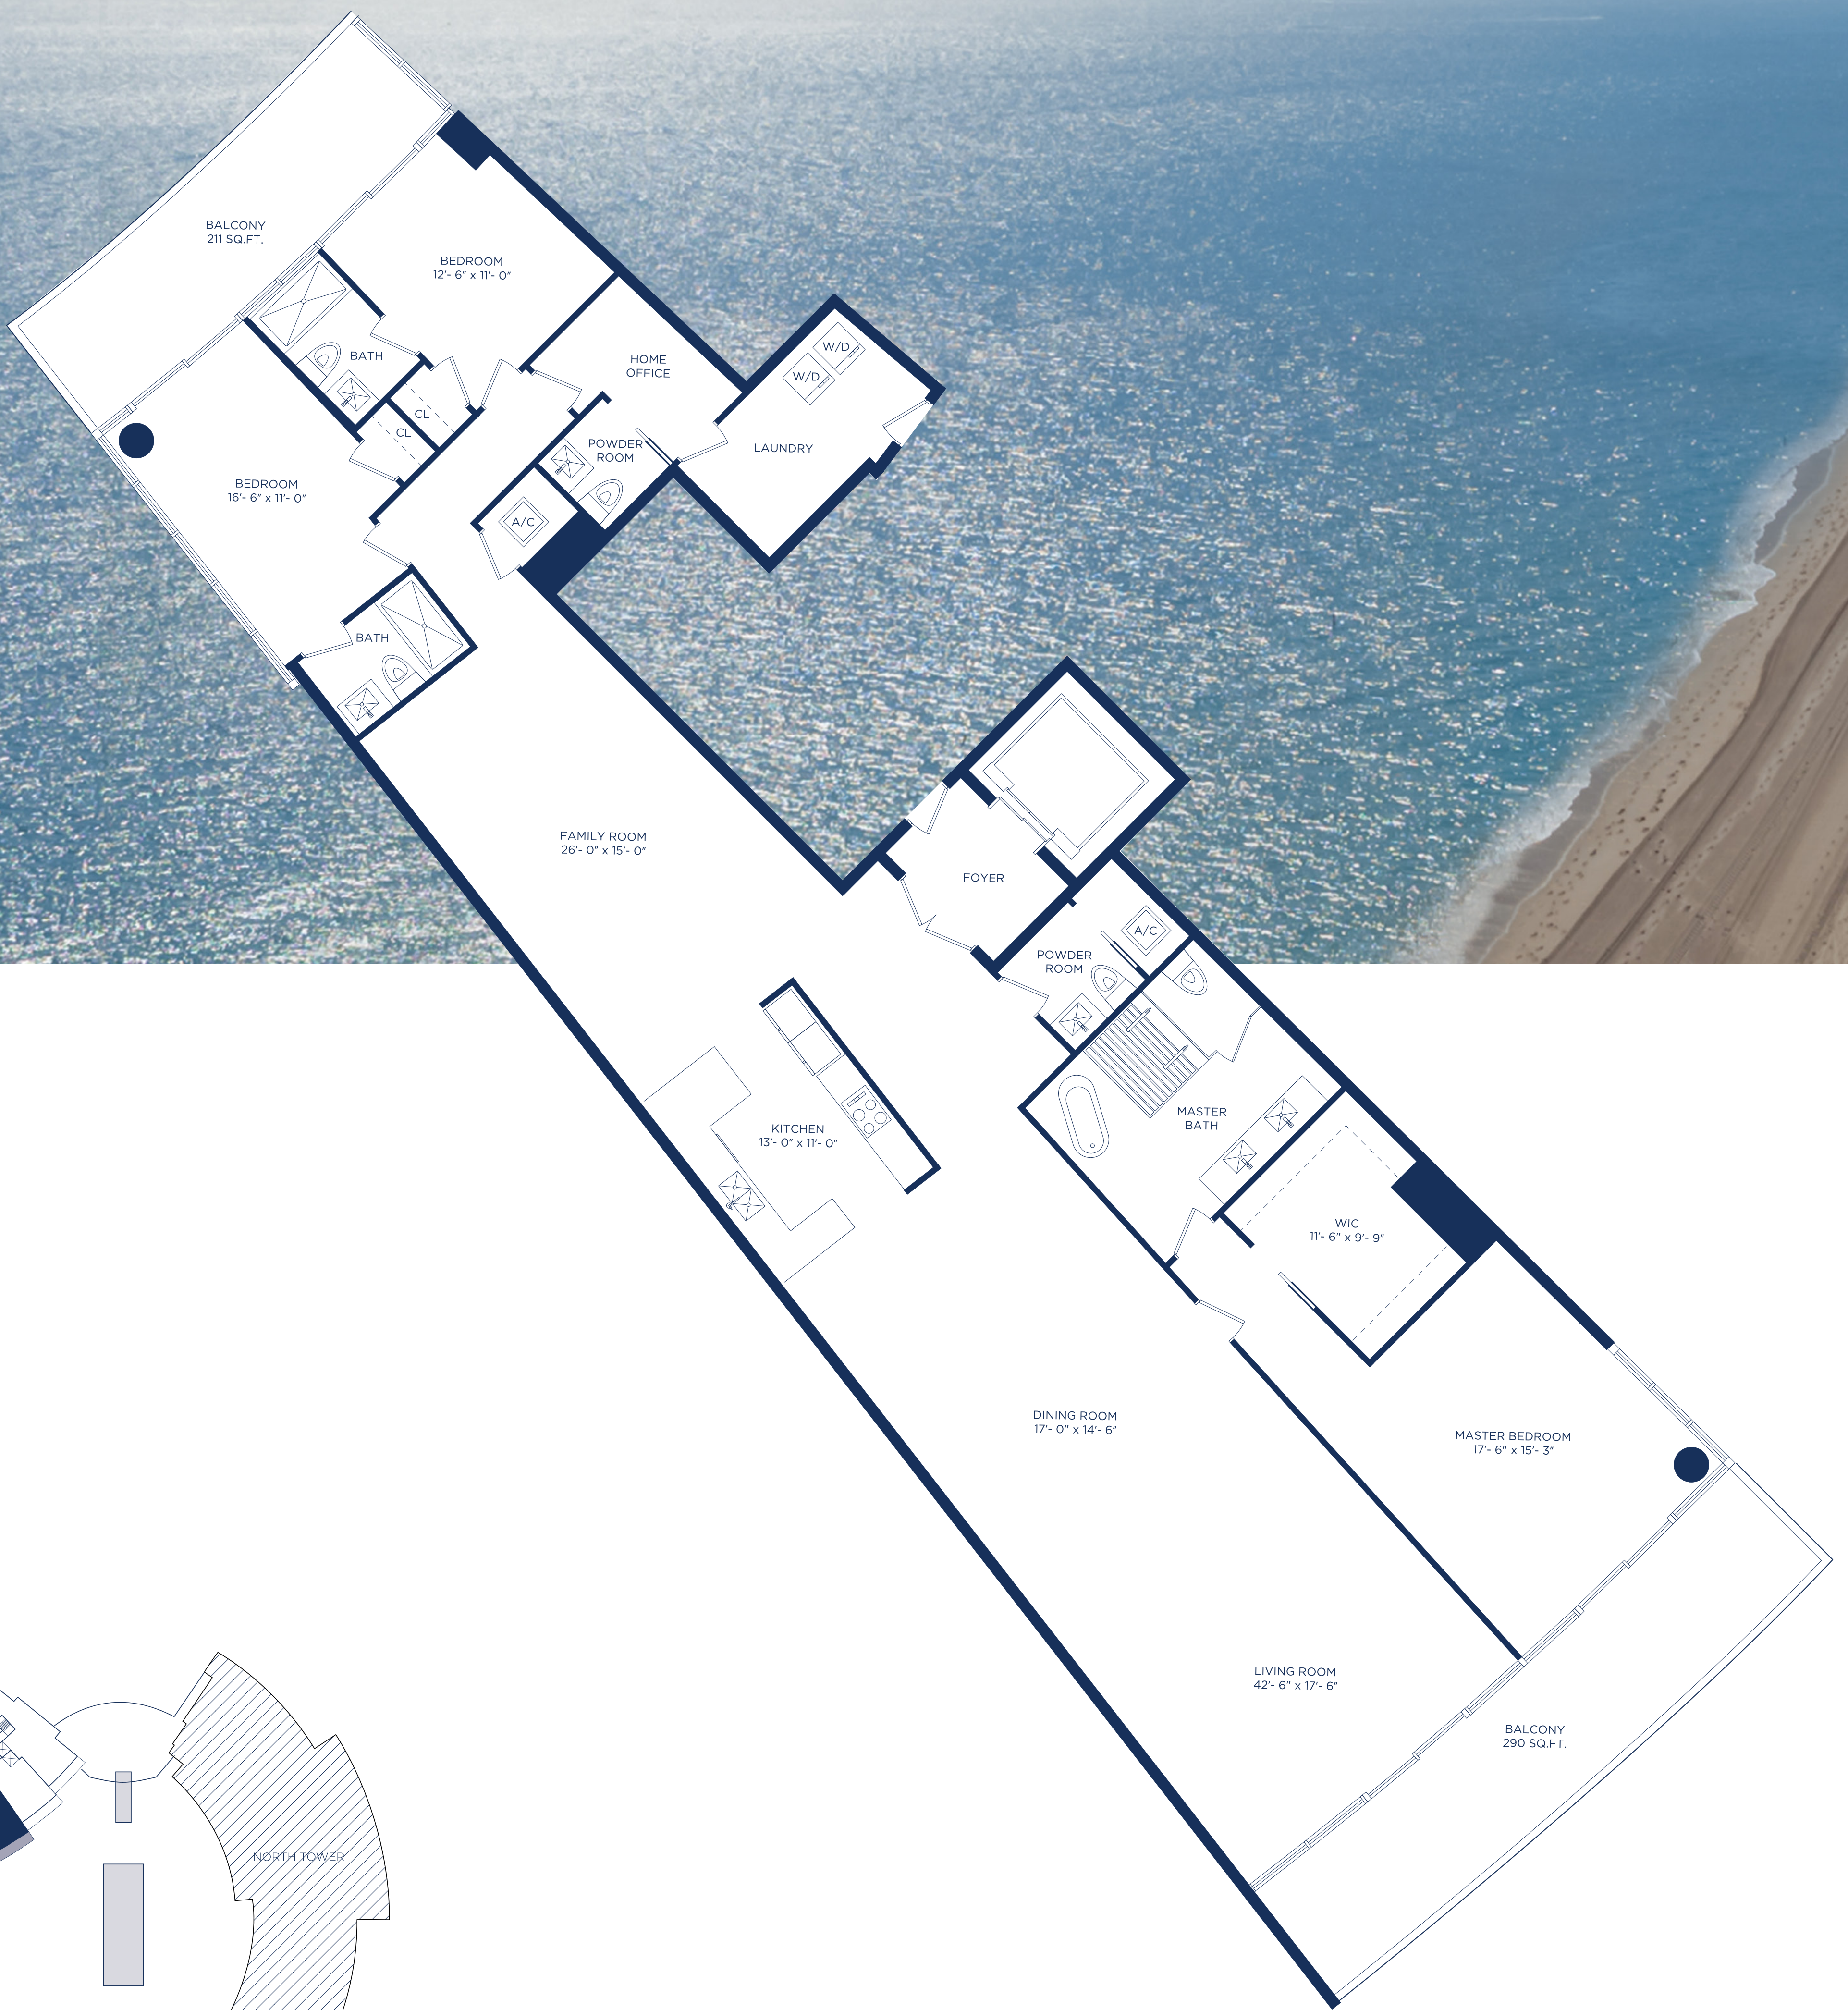

# ENDLESS SUMMER

MODEL DS-1 / 3 BEDROOMS 3.5 BATHS + FAMILY ROOM

INTERIOR LIVING AREA	EXTERIOR LIVING AREA	TOTAL LIVING AREA
3,034 SQ. FT.	501 SQ. FT.	3,535 SQ. FT.
281.86 SQ. M.	46.54 SQ. M.	328.40 SQ. M.