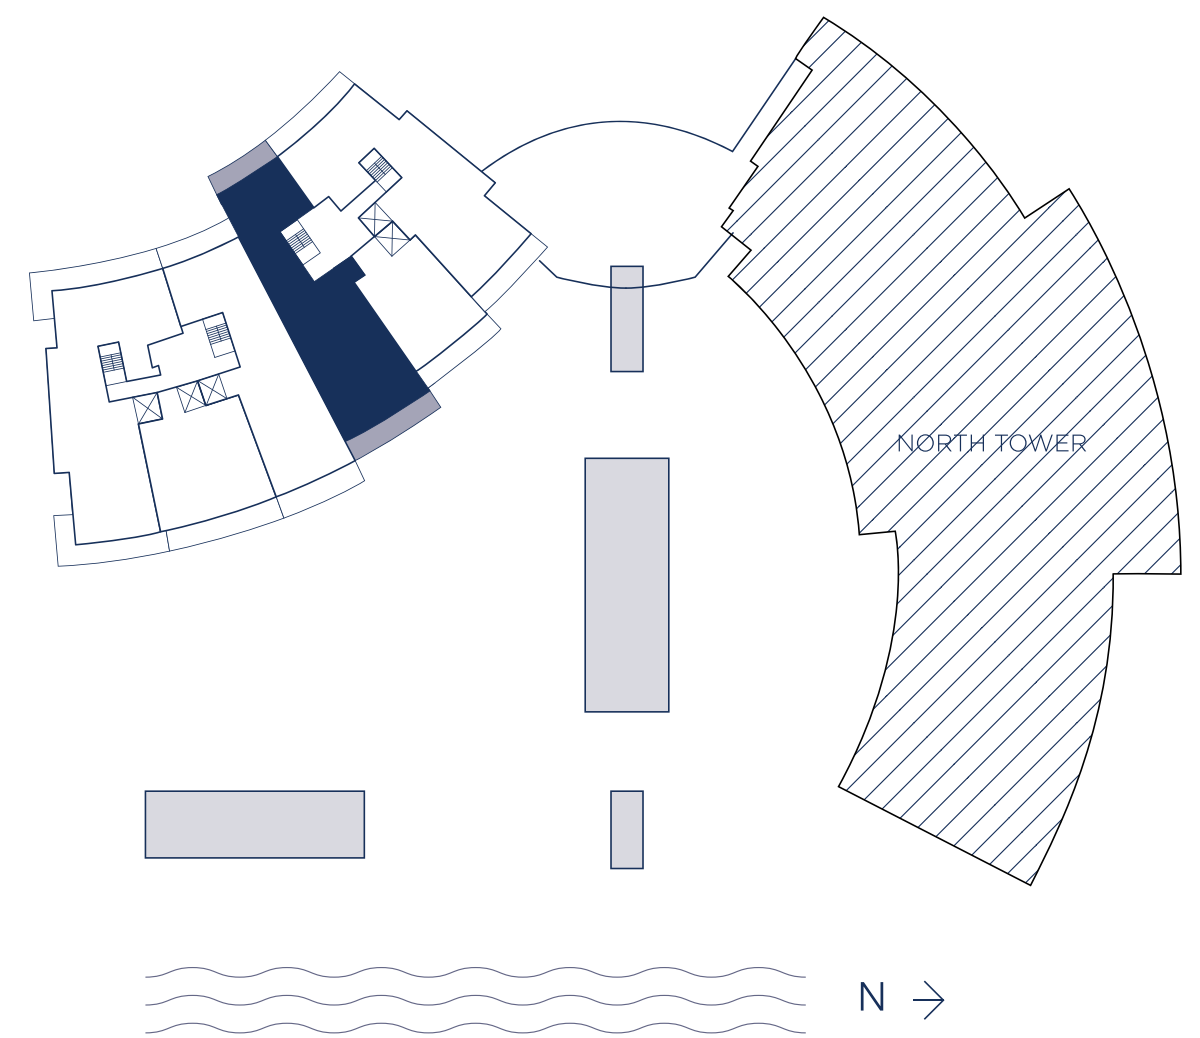

# ENDLESS SUMMER

MODEL DS-1 / 3 BEDROOMS 3.5 BATHS + FAMILY ROOM

INTERIOR LIVING AREA	EXTERIOR LIVING AREA	TOTAL LIVING AREA
3,034 SQ. FT.	501 SQ. FT.	3,535 SQ. FT.
281.86 SQ. M.	46.54 SQ. M.	328.40 SQ. M.