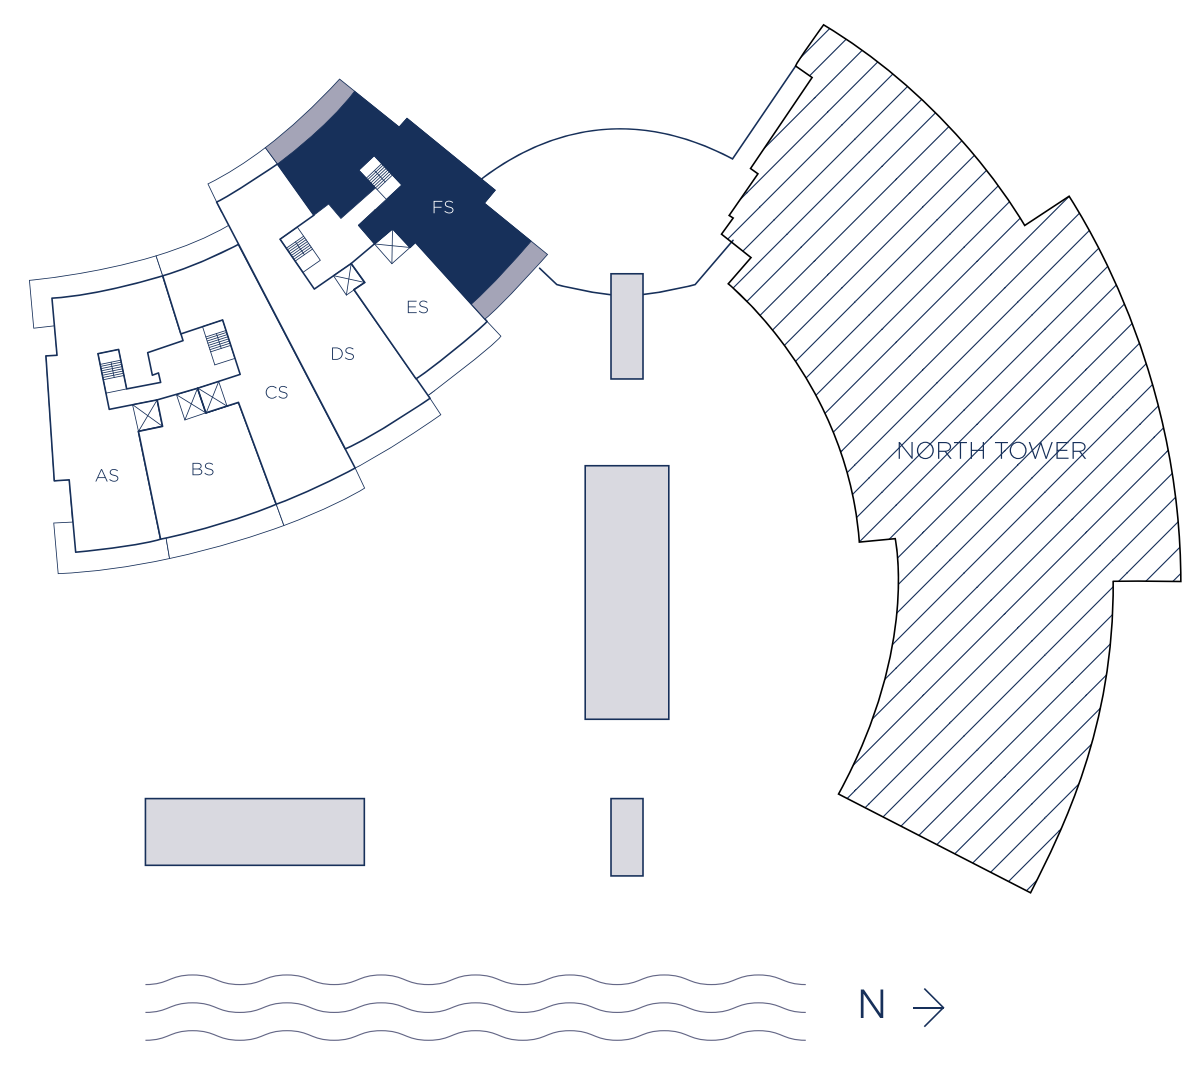

ENDLESS SUMMER

MODEL FS / 3 BEDROOMS 3.5 BATHS + FAMILY ROOM + HOME OFFICE

INTERIOR LIVING AREA	EXTERIOR LIVING AREA	TOTAL LIVING AREA
2,792 SQ. FT.	489 SQ. FT.	3,281 SQ. FT.
259.38 SQ. M.	45.42 SQ. M.	304.80 SQ. M.