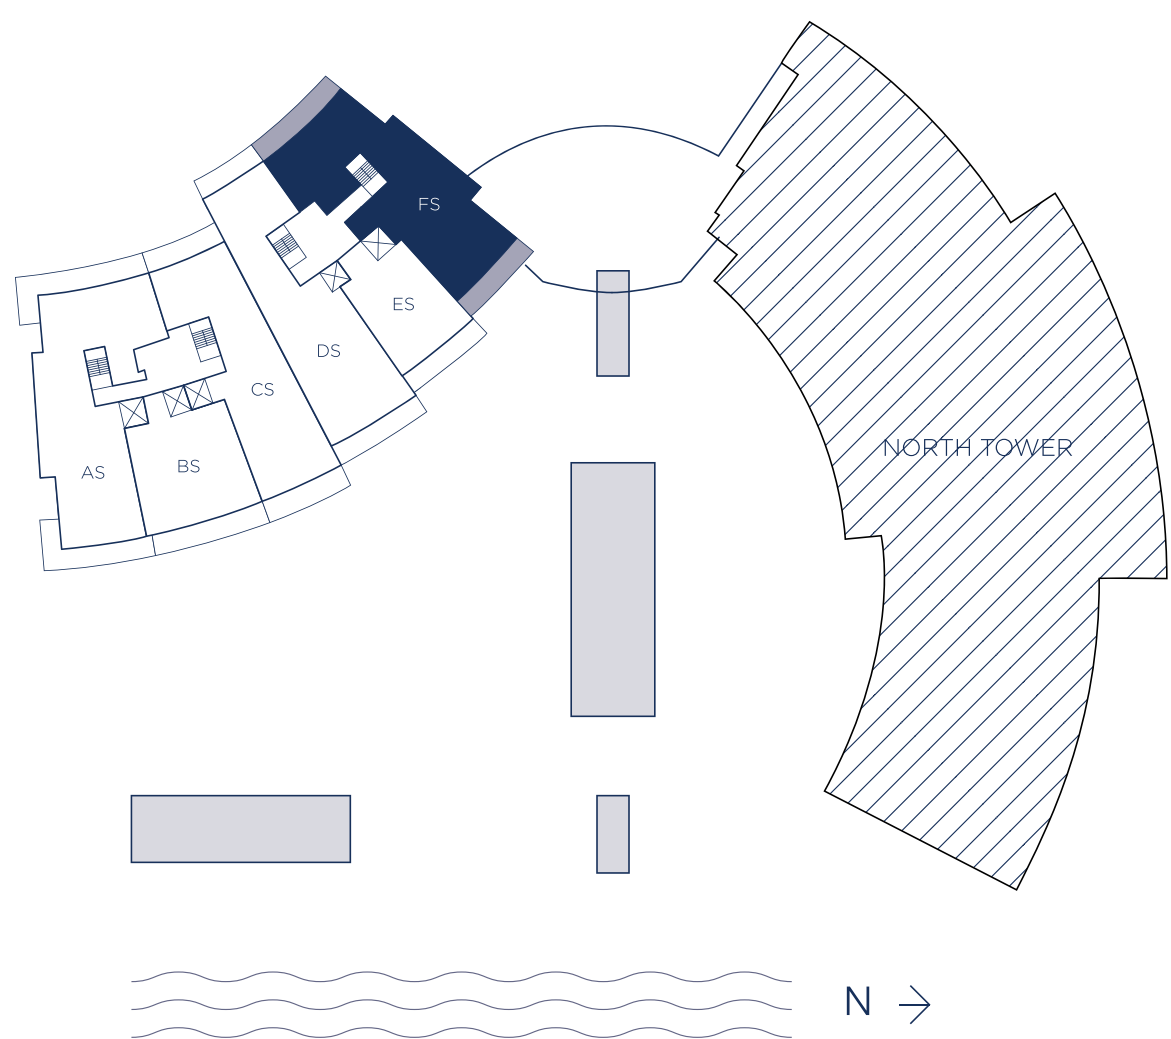

ENDLESS SUMMER

MODEL FS-2 / 3 BEDROOMS 3.5 BATHS + FAMILY ROOM + HOME OFFICE

INTERIOR LIVING AREA
2,776 SQ. FT.
257.89 SQ. M.

EXTERIOR LIVING AREA
409 SQ. FT.
37.99 SQ. M.

TOTAL LIVING AREA
3,185 SQ. FT.
295.88 SQ. M.