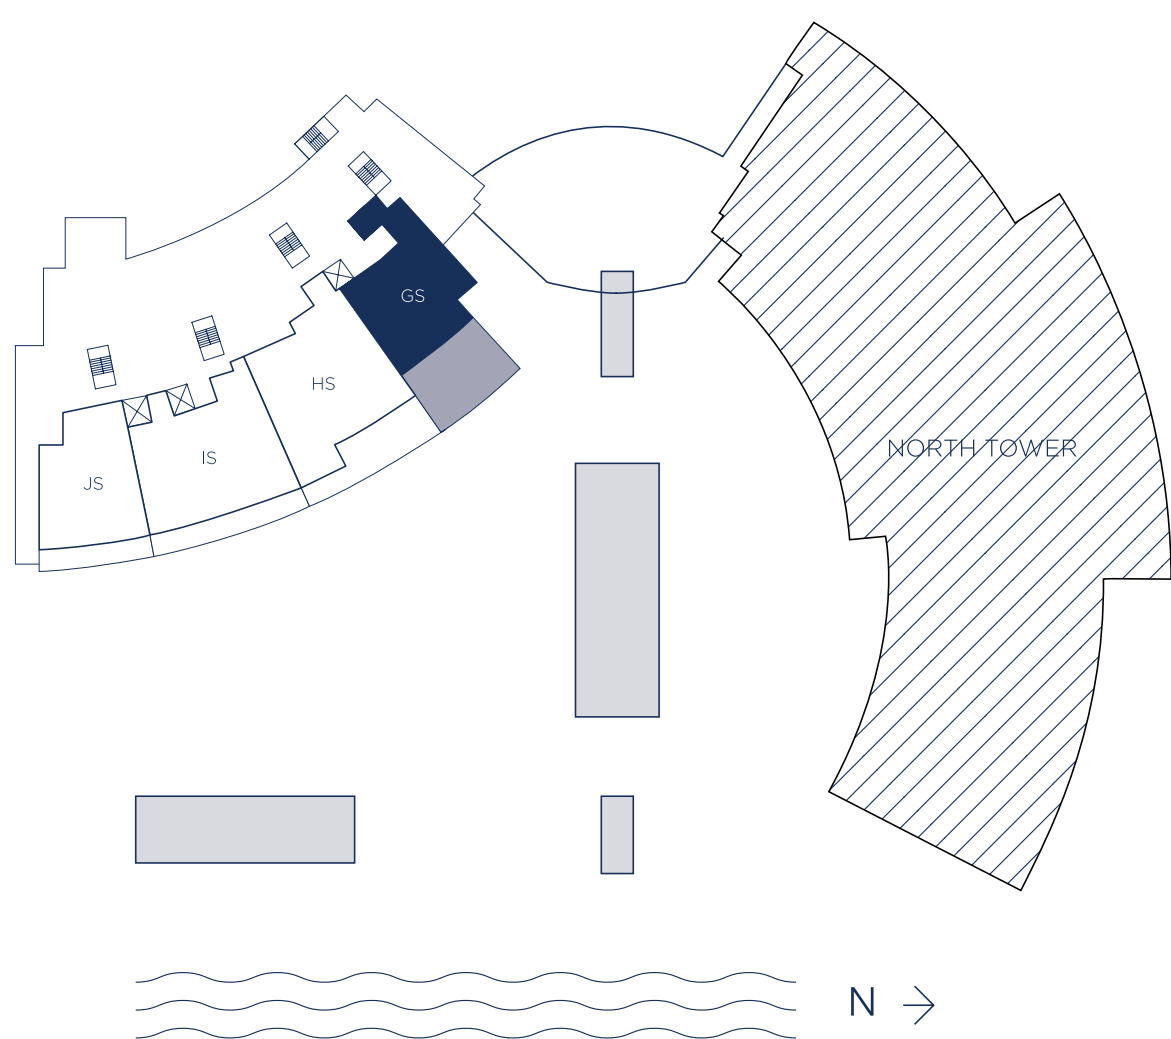

# ENDLESS SUMMER

MODEL GS / 1 BEDROOM 2 BATHS + DEN

INTERIOR LIVING AREA	EXTERIOR LIVING AREA	TOTAL LIVING AREA
1,813 SQ. FT.	936 SQ. FT.	2,749 SQ. FT.
168.43 SQ. M.	86.95 SQ. M.	255.38 SQ. M.