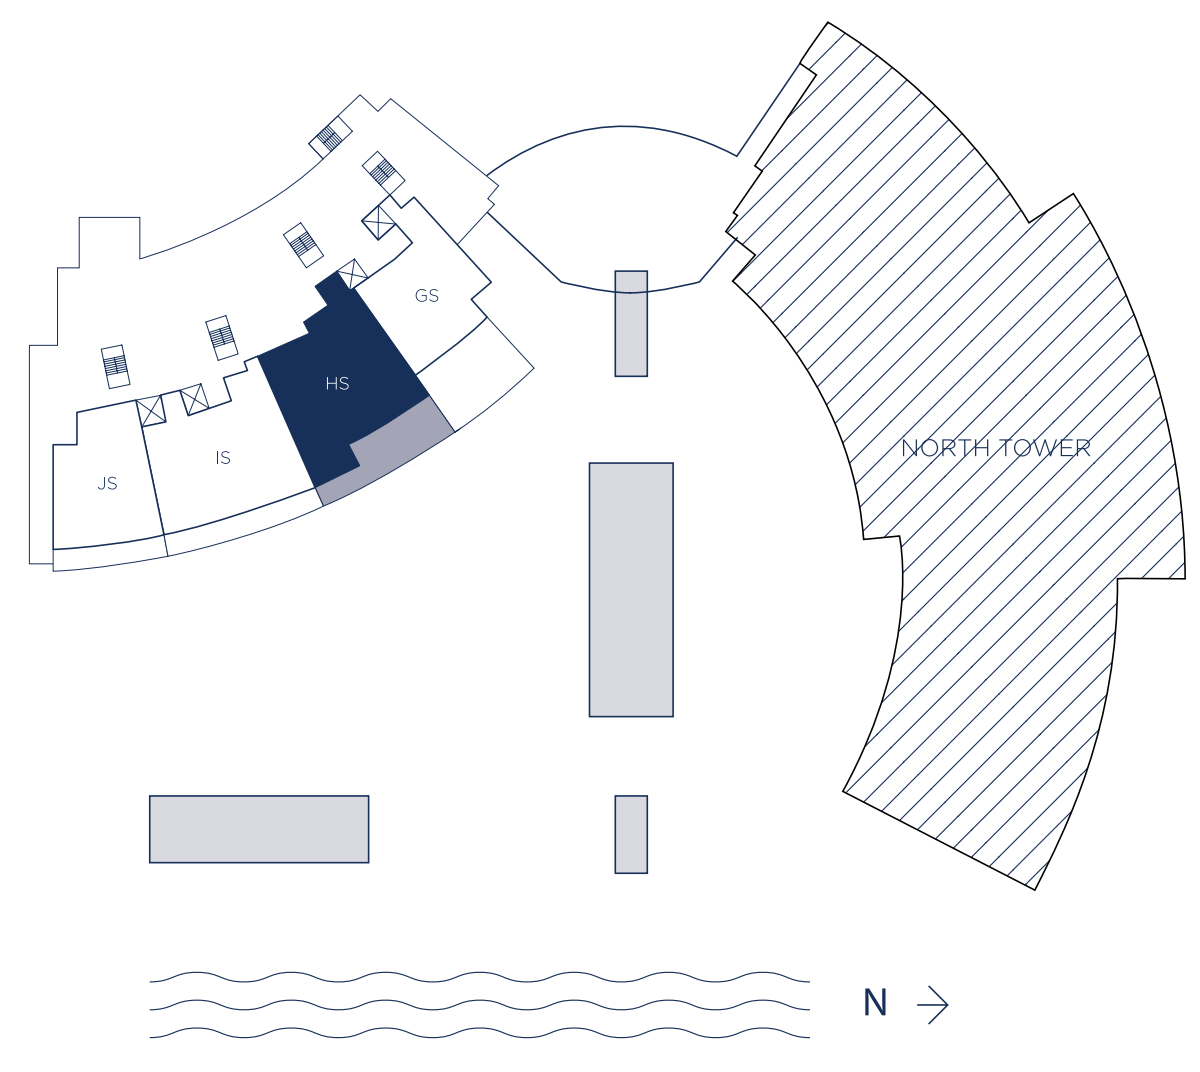

# ENDLESS SUMMER

MODEL HS / 2 BEDROOMS 3 BATHS + DEN

INTERIOR LIVING AREA	EXTERIOR LIVING AREA	TOTAL LIVING AREA
2,532 SQ. FT.	781 SQ. FT.	3,313 SQ. FT.
235.23 SQ. M.	72.55 SQ. M.	307.78 SQ. M.