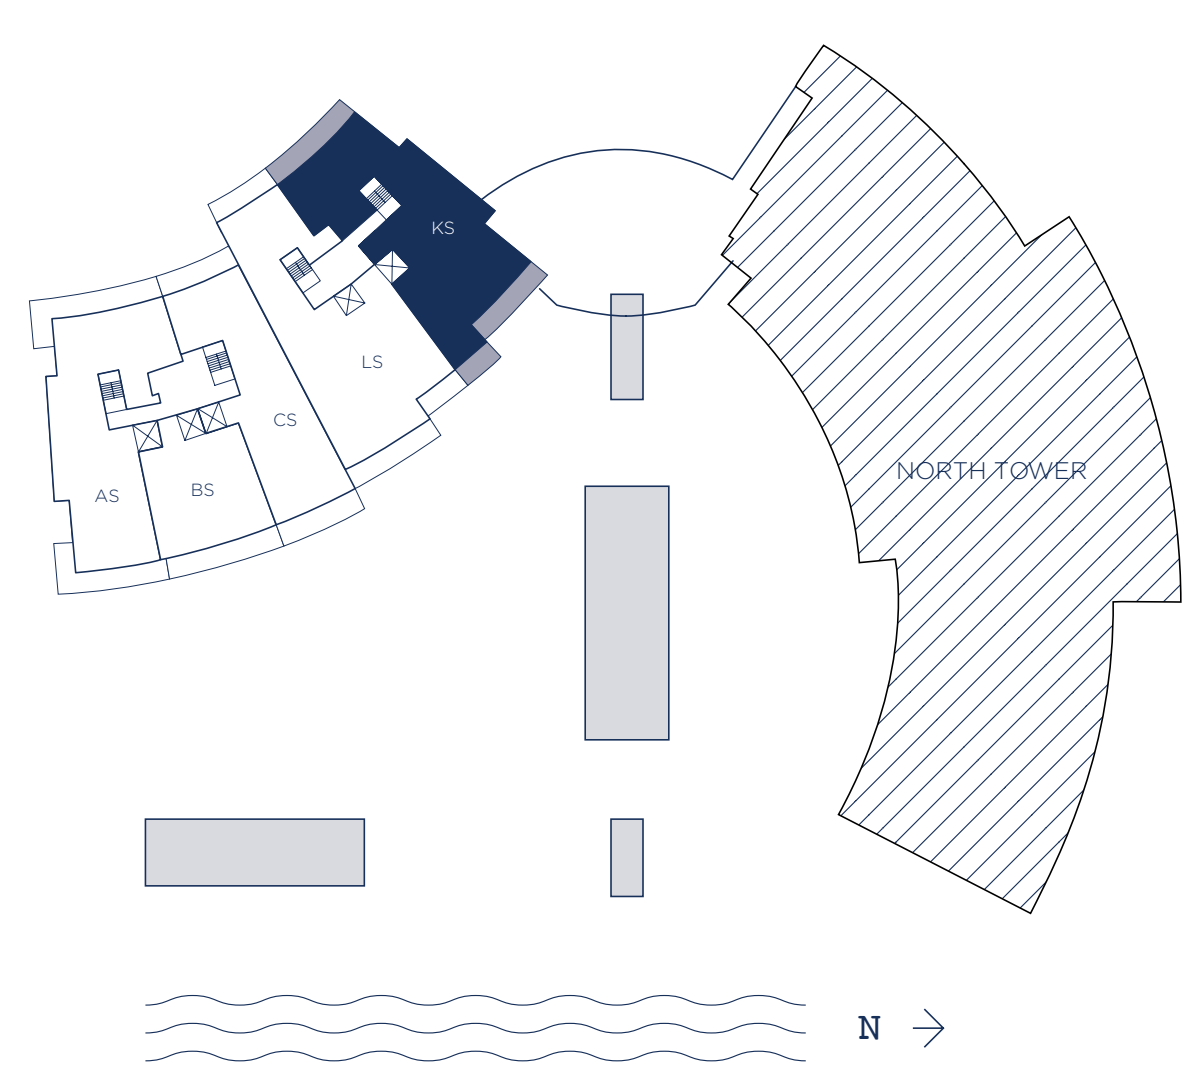

# ENDLESS SUMMER

MODEL KS / 4 BEDROOMS 6 BATHS + DEN + FAMILY ROOM + HOME OFFICE

INTERIOR LIVING AREA	EXTERIOR LIVING AREA	TOTAL LIVING AREA
3,676 SQ.FT.	705 SQ.FT.	4,381 SQ.FT.
341.51 SQ.M.	65.49 SQ.M.	407 SQ.M.