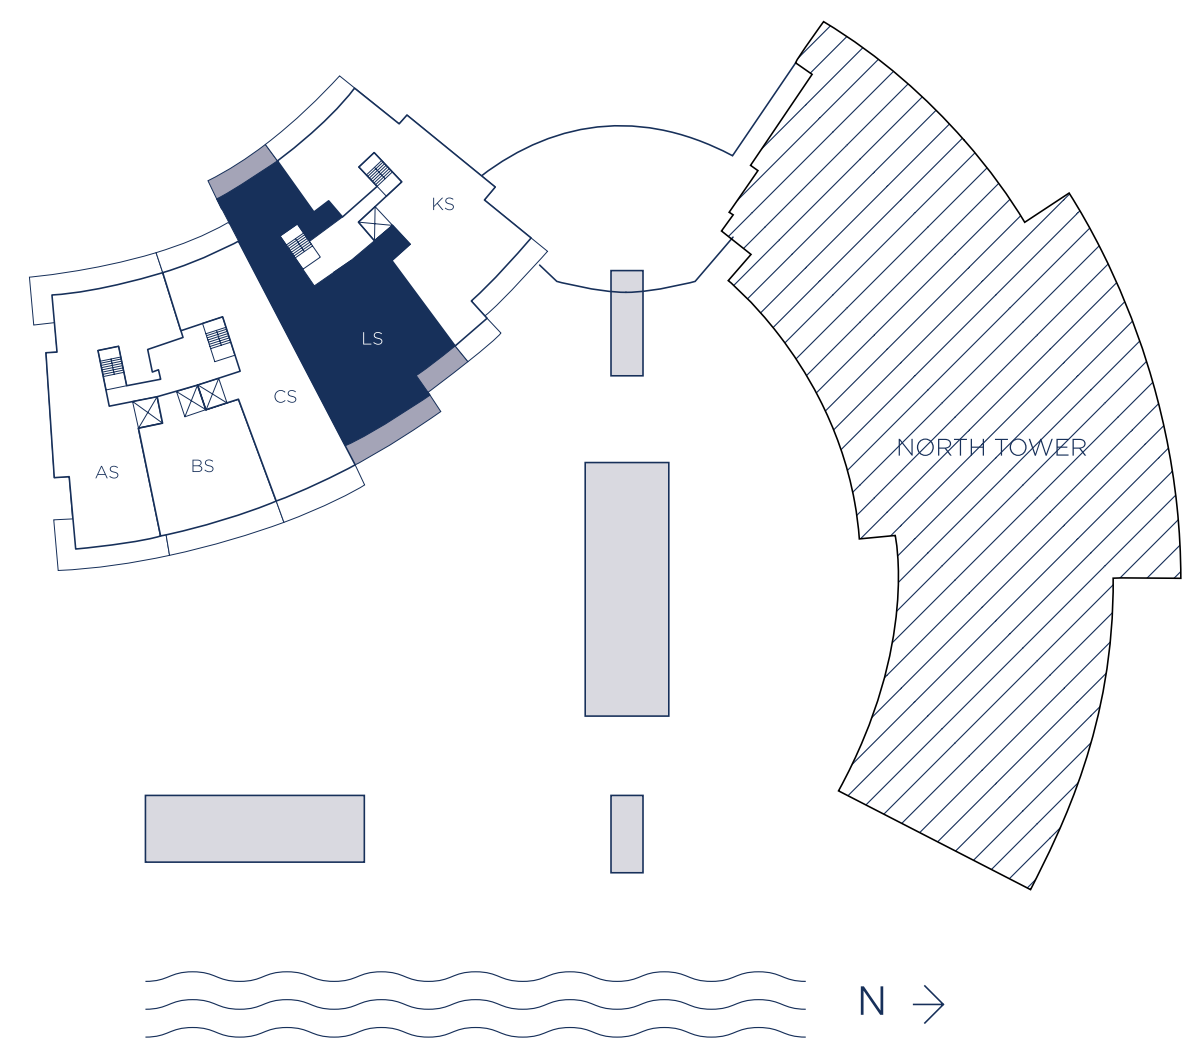

ENDLESS SUMMER

MODEL LS / 3 BEDROOMS 4 . 5 BATHS + DEN + FAMILY ROOM + HOME OFFICE

<p>INTERIOR LIVING AREA 3,724 SQ. FT. 345.97 SQ. M.</p>	<p>INTERIOR LIVING AREA 3,724 SQ. FT. 345.97 SQ. M.</p>	<p>TOTAL LIVING AREA 4,454 SQ. FT. 413.78 SQ. M.</p>
---	---	--